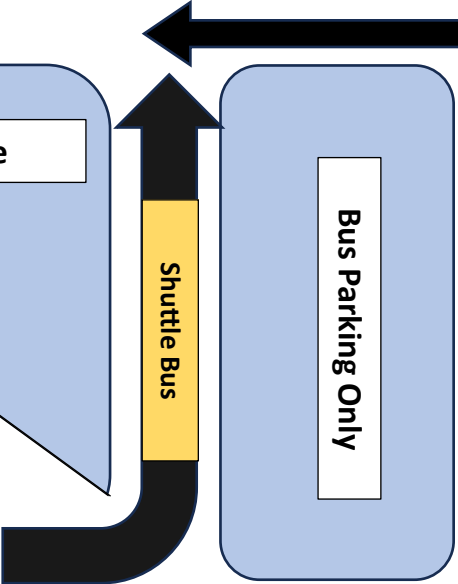

Public Parking:
Sunridge Mall Parking Lot
2525 36 St NE, Calgary AB, T1Y 5T4

Sunridge Mall

Parking Here

Bus Parking Only

36 St NE

24 Ave NE

36 St NE

Tim Hortons

AMA Insurance

First Shuttle Departure: @5:30pm
Last Shuttle to Elliston Park: @9:00pm